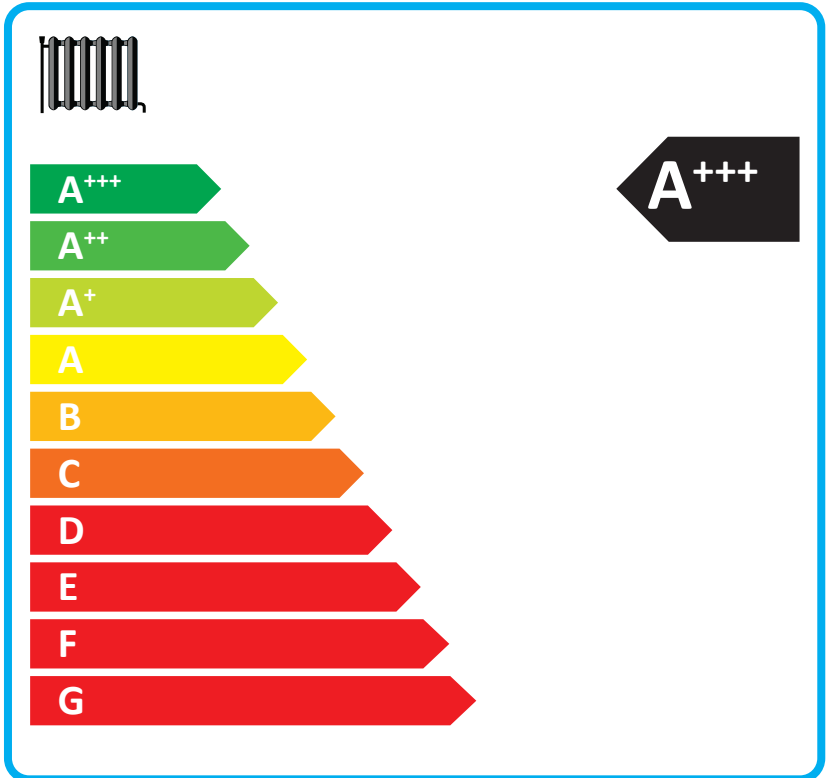

ENERG

енергия · ενέργεια

I Gebwell

II GEMINI 40

Energy label icons: Radiator, A++ arrow, Radiator, A arrow, Tap, XL

+

+

+

II GEMINI 52

Icons for heating (A++) and hot water (A) with an XL tap icon.

Feature list with checkmarks:

- + Solar panel icon
- + Water tank icon
- + Touch control icon
- + Heating icon

ENERG

енергия · ενέργεια

Y

IJA

IE

IA

I Gebwell

II GEMINI 64

Energy label for heating system showing a radiator icon, an A++ energy class arrow, a radiator icon, an A energy class arrow, and a tap icon with 'XL'.

Four feature icons, each with a plus sign and a checkmark in a box: solar panel, water tank, touch control, and heating system.

Energy efficiency scale for heating system. A radiator icon is shown at the top. The scale ranges from A+++ (green) to G (red). An A+++ energy class arrow is shown on the right.

Energy efficiency scale for tap. A tap icon with 'XL' is shown at the top. The scale ranges from A+++ (green) to G (red). An A energy class arrow is shown on the right.