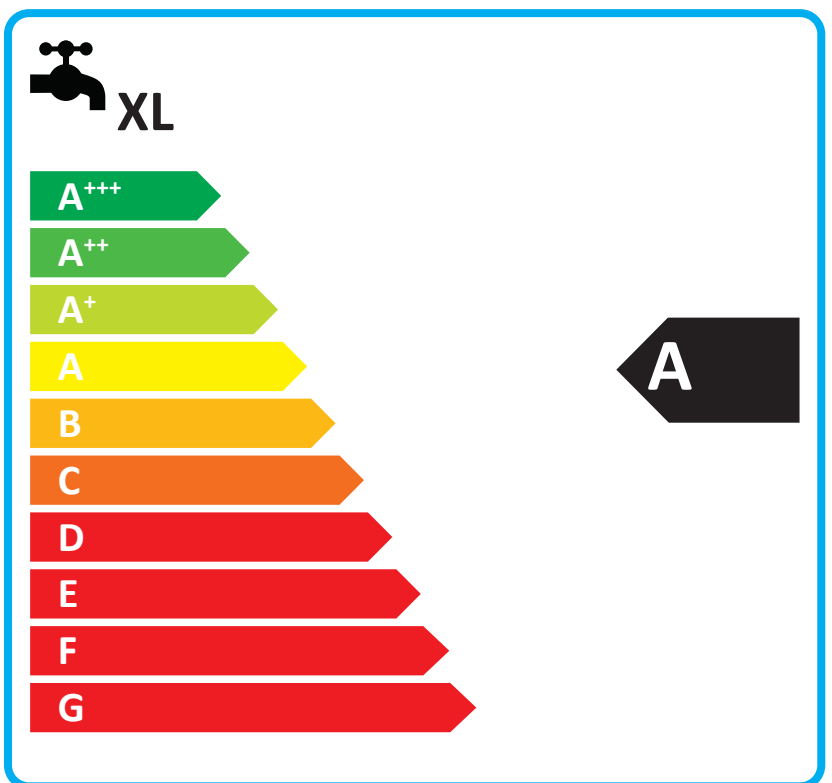

ENERG

енергия · ενέργεια

I Gebwell

II GEMINI 40

Energy label icons: Radiator, A++ arrow, Radiator, A arrow, Tap, XL

+

+

+

II GEMINI 52

Icons for heating (A++) and hot water (A) with an XL tap icon.

Feature list with checkmarks:

- + Solar panel icon
- + Water tank icon
- + Touch control icon
- + Heating icon

ENERG

енергия · ενέργεια

Y

IJA

IE

IA

I Gebwell

II GEMINI 64

Energy label for heating system showing a radiator icon, an A++ energy class arrow, a radiator icon, an A energy class arrow, and a tap icon with 'XL'.

Four feature icons, each with a plus sign and a checkmark in a box: solar panel, water tank, touch control, and heating system.

Energy efficiency scale for heating system. A radiator icon is shown at the top. The scale ranges from A+++ (green) to G (red). An A+++ energy class arrow is shown on the right.

Energy efficiency scale for tap. A tap icon with 'XL' is shown at the top. The scale ranges from A+++ (green) to G (red). An A energy class arrow is shown on the right.