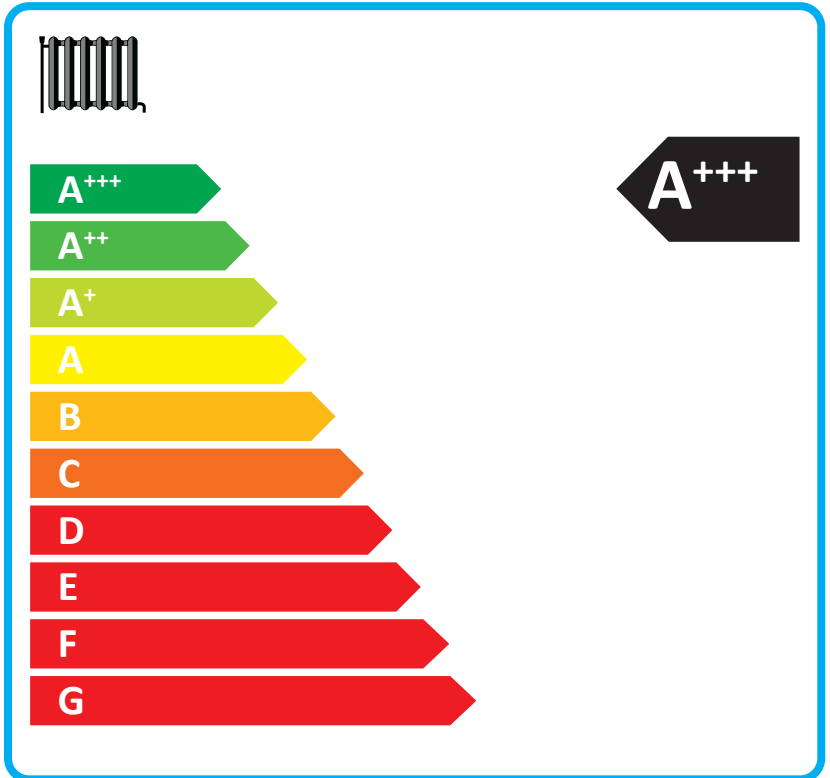

I Gebwell

II GEMINI 40

Energy label icons: Radiator, A++ arrow, Radiator, A arrow, Tap, XL

+ ☒

+ ☒

+ ☒

+ ☒