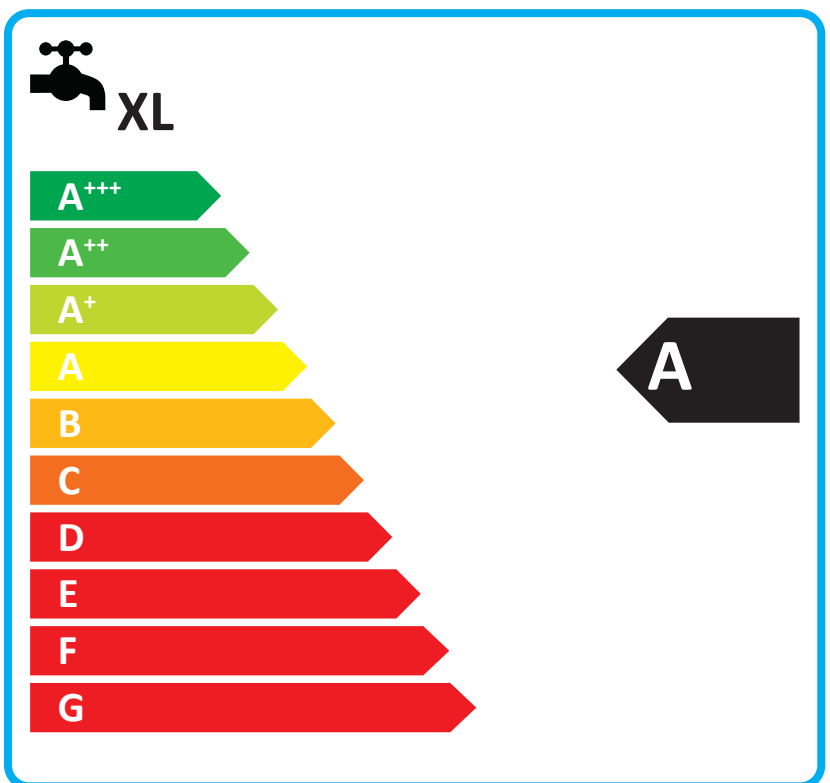

I Gebwell

II GEMINI 40

Energy label icons: Radiator, A++ arrow, Radiator, A arrow, Tap, XL

+ ☒

+ ☒

+ ☒

+ ☒